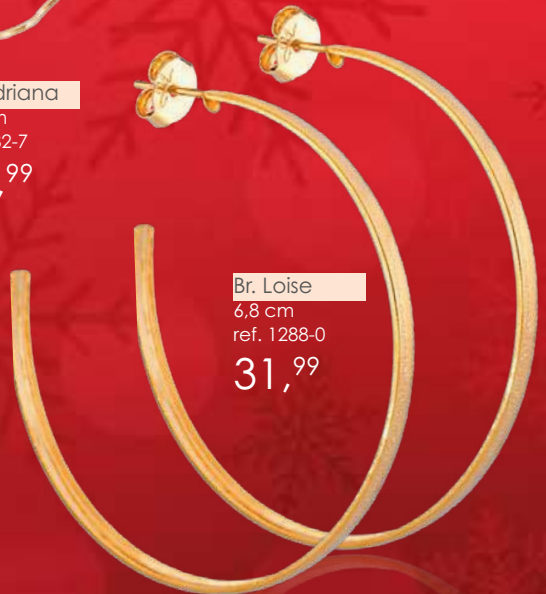

Br. Leila
1,0 cm
ref. 1287-4
21,99

Br. Jamile
1,2 cm
ref. 1039-8
20,99

Br. Grace
rosco
1,8 cm
ref. 1031-7
20,99

Br. Lilian
1,6 cm
ref. 1294-0
18,99

Br. Dany
1,2 cm
ref. 1293-3
17,99

Br. Irene
1,8 cm
ref. 1296-2
22,99

Br. Judite
2,5 cm
ref. 1029-3
25,99

Br. Heloísa
2,0 cm
ref. 402-6
22,99

Br. Kiara
2,5 cm
ref. 1289-7
23,99

Br. Laura
4,3 cm
ref. 1049-2
22,99

Br. Kika
3,8 cm
ref. 1290-4
22,99

Br. Tina
3,0 cm
ref. 1295-6
31,99

Br. Jéssica
4,0 cm
ref. 1036-9
22,99

Br. Adriana
3,4 cm
ref. 782-7
24,99

Br. Adele
6,3 cm
ref. 1297-9
33,99

Br. Loise
6,8 cm
ref. 1288-0
31,99

Coleção **ARGOLAS**

Garg. Cristo
60 cm
ref. 958-8
59,99

Garg. Cruz
inox
60 cm
ref. 959-4
58,99