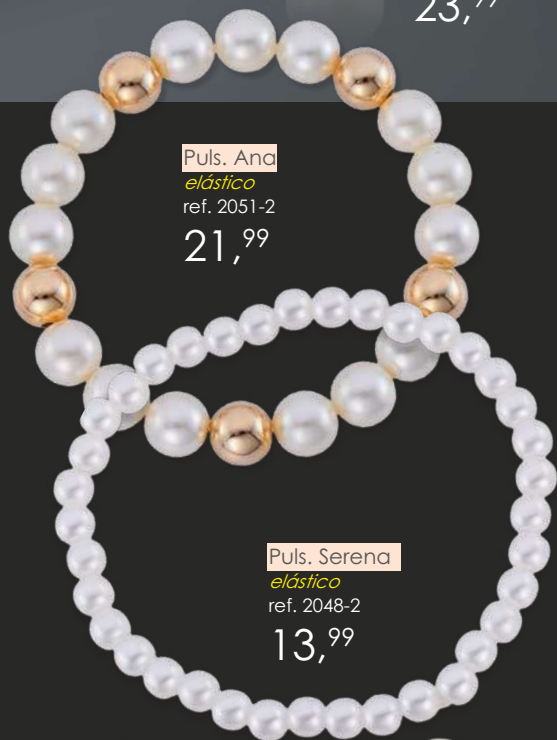

45 cm com
regulagem
até 50 cm
ref. 2042-4

56,99

Br. Aretha

3,8 cm
ref. 1320-0

23,99

Br. Isabel

1,4 cm
ref. 1499-8

23,99

Br. Laís

3,0 cm
ref. 90-1

21,99

Br. Analu

3,3 cm
ref. 1884-4

28,99

CASADINHA
LEVE 2
PEÇAS 2

Puls. Serena + Puls. Ana
ref. 2052-9

por apenas
29,99

Puls. Ana

elástico
ref. 2051-2

21,99

Puls. Serena

elástico
ref. 2048-2

13,99

Puls. Mirian

18 cm com regulagem até 23 cm ref. 1889-6

26,99

Br. Leandra
4,5 cm
ref. 1479-9
20,99

Choker Escamas Pérola
40 cm com regulagem
até 45 cm ref. 1886-7
42,99

An. Laine
P - ref. 1579-7
M - ref. 1580-4
G - ref. 1581-0
14,99