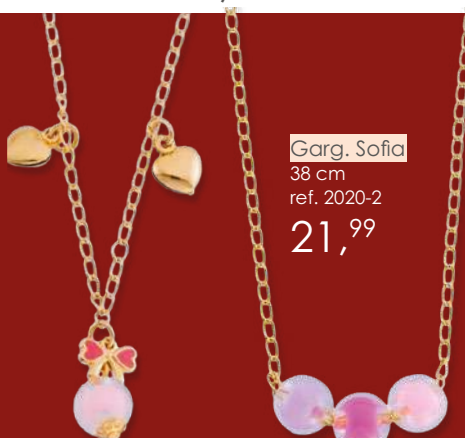

Garg. Sofia
38 cm
ref. 2020-2
21,99

Br. Sofia
2,0 cm
ref. 2018-9
17,99

Br. Mavie
com resina
1,3 cm
ref. 1633-9
17,99

Br. Maria Alice
com resina
2,0 cm
ref. 2015-0
18,99