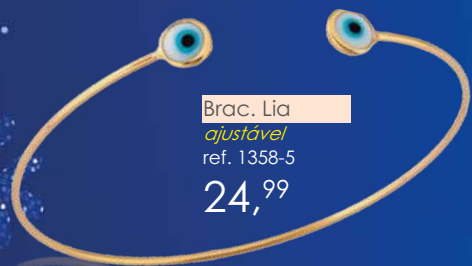

Garg. Lia
45 cm com
regulagem
até 45 cm
ref. 2123-0
23,99

An. Grazi
zircônia
P - ref. 1940-9
M - ref. 1941-5
G - ref. 1942-1
15,99

An. Micaela
zircônia
P - ref. 741-2
M - ref. 742-9
G - ref. 743-5
19,99

Puls. Bia
20 cm
ref. 215-3
22,99

Br. Juliana
2,0 cm
ref. 1313-5
23,99

Br. Maura
1,5 cm
ref. 1406-8
19,99

Brac. Lia
ajustável
ref. 1358-5
24,99

Piercing Duda
ref. 187-0
14,99

An. Rafa
ajustável
ref. 899-4
23,99