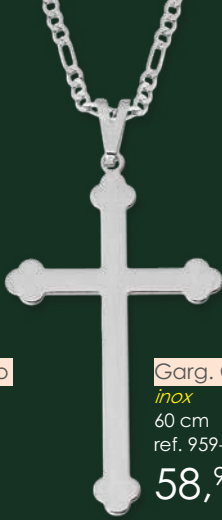

Br. Jéssica
4,0 cm
ref. 1036-9
22,99

Br. Adriana
3,4 cm
ref. 782-7
24,99

Br. Adele
6,3 cm
ref. 1297-9
33,99

Br. Loise
6,8 cm
ref. 1288-0
31,99

Coleção **ARGOLAS**

Garg. Cristo
60 cm
ref. 958-8
59,99

Garg. Cruz
inox
60 cm
ref. 959-4
58,99