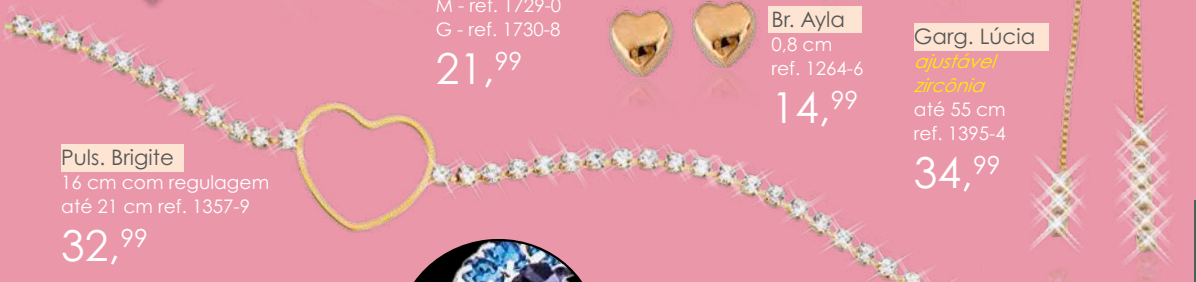

**An. Lara**  
*zircônia*  
P - ref. 1683-1  
M - ref. 1684-8  
G - ref. 1685-4  
**34,99**

**Br. Valentina**  
3,0 cm  
ref. 2028-3  
**32,99**

**Puls. Valentina**  
16 cm com regulagem até 21 cm ref. 2029-0  
**32,99**

**Garg. Tati**  
45 cm com regulagem até 50 cm  
ref. 1256-4  
**23,99**

**Br. Tati**  
1,3 cm  
ref. 896-5  
**15,99**

**An. Cecília**  
P - ref. 1728-4  
M - ref. 1729-0  
G - ref. 1730-8  
**21,99**

**Br. Pam**  
5,0 cm  
ref. 1743-1  
**33,99**

**Br. Ayla**  
0,8 cm  
ref. 1264-6  
**14,99**

**Garg. Lúcia**  
*ajustável zircônia*  
até 55 cm  
ref. 1395-4  
**34,99**

**Puls. Brigitte**  
16 cm com regulagem até 21 cm ref. 1357-9  
**32,99**

**Br. Darlene**  
5,3 cm  
ref. 1741-9  
**33,99**